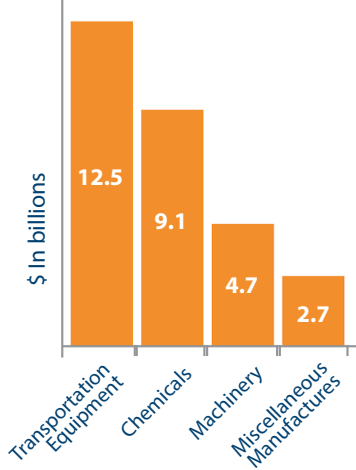

INDIANA

BENEFITS OF THE INTERNATIONAL AFFAIRS BUDGET

While Indiana's transportation and industrial manufacturing have long been profitable exports, its pharmaceutical exports are increasingly a driver of growth for the state -- leading to over $39 billion worth of goods exports in 2019. Overall, Indiana's international trade supports 740,000 jobs in the state.

747K
JOBS

In Indiana, **746,700 jobs** were supported by trade in 2018, representing **18.8%** of all jobs in the state.

In 2018, **8,506 companies** exported goods from Indiana of which **84%** were **small- and medium-sized enterprises**. In 2017, **203,000 people** were employed by affiliates of companies at least 50% foreign-owned.

84%
SMALL BIZ

TOP EXPORTS IN 2019

Indiana exported **$39.4 billion** in goods to foreign markets in 2019. Indiana's largest markets in 2019 were:

- **Canada ($13.2 billion)**
- **Mexico ($5.7 billion)**
- **Japan ($2.1 billion)**
- **China ($2 billion)**
- **Germany ($1.4 billion)**