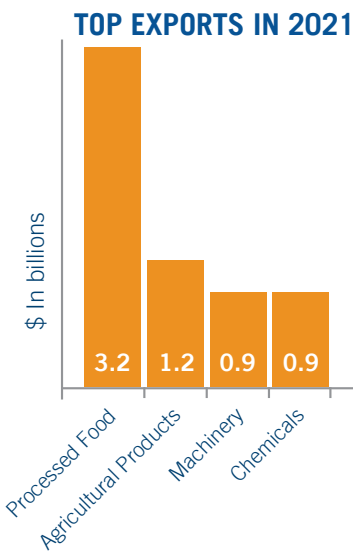

## BENEFITS OF THE INTERNATIONAL AFFAIRS BUDGET

Nebraska is rapidly increasing its exports to markets in Asia, with destinations including Japan, South Korea, and China. Overall, Nebraska's international trade supports more than 255,000 Nebraska jobs, with 1,850 companies exporting \$8.0 billion worth of goods from the state.

**256K**  
JOBS

In Nebraska, **255,600 jobs** were supported by trade in 2019, representing **19.0%** of all jobs in the state.

In 2020, **1,850 companies** exported goods from Nebraska of which **81%** were **small- and medium-sized enterprises**. In 2019, **36,500 people** were employed by affiliates of companies at least 50% foreign-owned.

**81%**  
SMALL BIZ

Nebraska exported **\$8.0 billion** in goods to foreign markets in 2021, a 14% increase compared to 2020 driven by continued economic recovery from the impact of the COVID-19 pandemic on the global economy. Nebraska's largest markets in 2021 were: