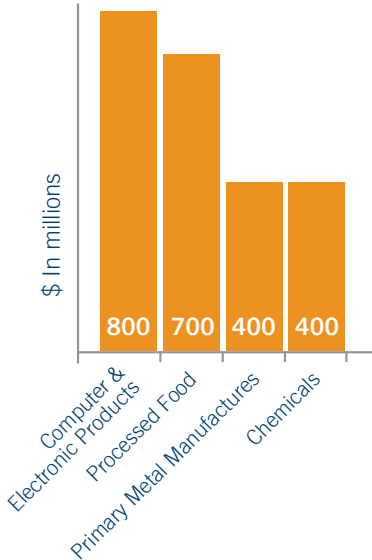

IDAHO

BENEFITS OF THE INTERNATIONAL AFFAIRS BUDGET

Idaho's computer and electronics goods led the state's exports in 2021, generating \$800 million dollars. Strong ties to Asian economies are also driving export growth in Idaho, with international trade supporting more than 203,000 jobs in the state.

204K
JOBS

In Idaho, **203,500 jobs** were supported by trade in 2019, representing **19.0%** of all jobs in the state.

In 2020, **1,635 companies** exported goods from Idaho of which **86%** were **small- and medium-sized enterprises**. In 2019, **19,300 people** were employed by affiliates of companies at least 50% foreign-owned.

86%
SMALL BIZ

TOP EXPORTS IN 2021

Idaho exported **\$3.8 billion** in goods to foreign markets in 2021, a 12% increase compared to 2020 driven by continued economic recovery from the impact of the COVID-19 pandemic on the global economy. Idaho's largest markets in 2021 were:

- **Canada (\$1.5 billion)**
- **Taiwan (\$479 million)**
- **Mexico (\$235 million)**
- **Singapore (\$218 million)**
- **Japan (\$209 million)**

Agricultural exports are important to Idaho's economy, totaling **\$2.3 billion** in 2020, according to the USDA.